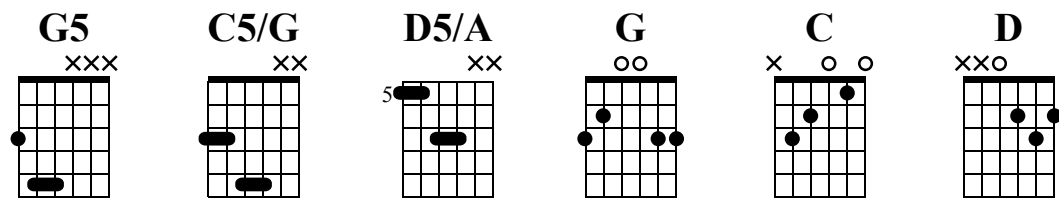

# Undone - The Sweater Song

[The main riff and two versions of the chorus]

**Weezer**  
Weezer (1994)

Music by Rivers Cuomo

Standard tuning

♩ = 80

Intro/Verse Riff

Chorus

el.guit.

let ring -----

1 2 3

G5 C5/G G5 C5/G

TAB

Verse Version 2

4 5 6

D5/A C5/G G C D

TAB