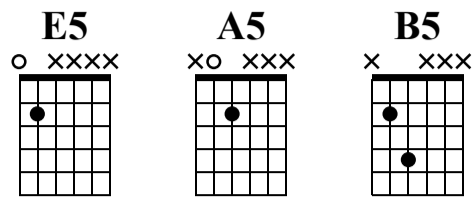

# 001 - Power Chord Vamp

James "Wheatbread" Martin

Standard tuning

♩ = 120

el.guit.

1 E5 2 E5 3 A5

Musical notation for measures 1-3. Measure 1: E5 power chord (E2, E3, G3, B3, D4). Measure 2: E5 power chord. Measure 3: A5 power chord (A2, A3, C#3, E3, G#3). Includes guitar tablature and P.M. (pick mute) indicators.

4 A5 5 B5 6 B5

Musical notation for measures 4-6. Measure 4: A5 power chord. Measure 5: B5 power chord (B2, B3, D#3, F#3, A#3). Measure 6: B5 power chord. Includes guitar tablature and P.M. indicators.

7 E5 8 E5

Musical notation for measures 7-8. Measure 7: E5 power chord. Measure 8: E5 power chord. Includes guitar tablature and P.M. indicators.